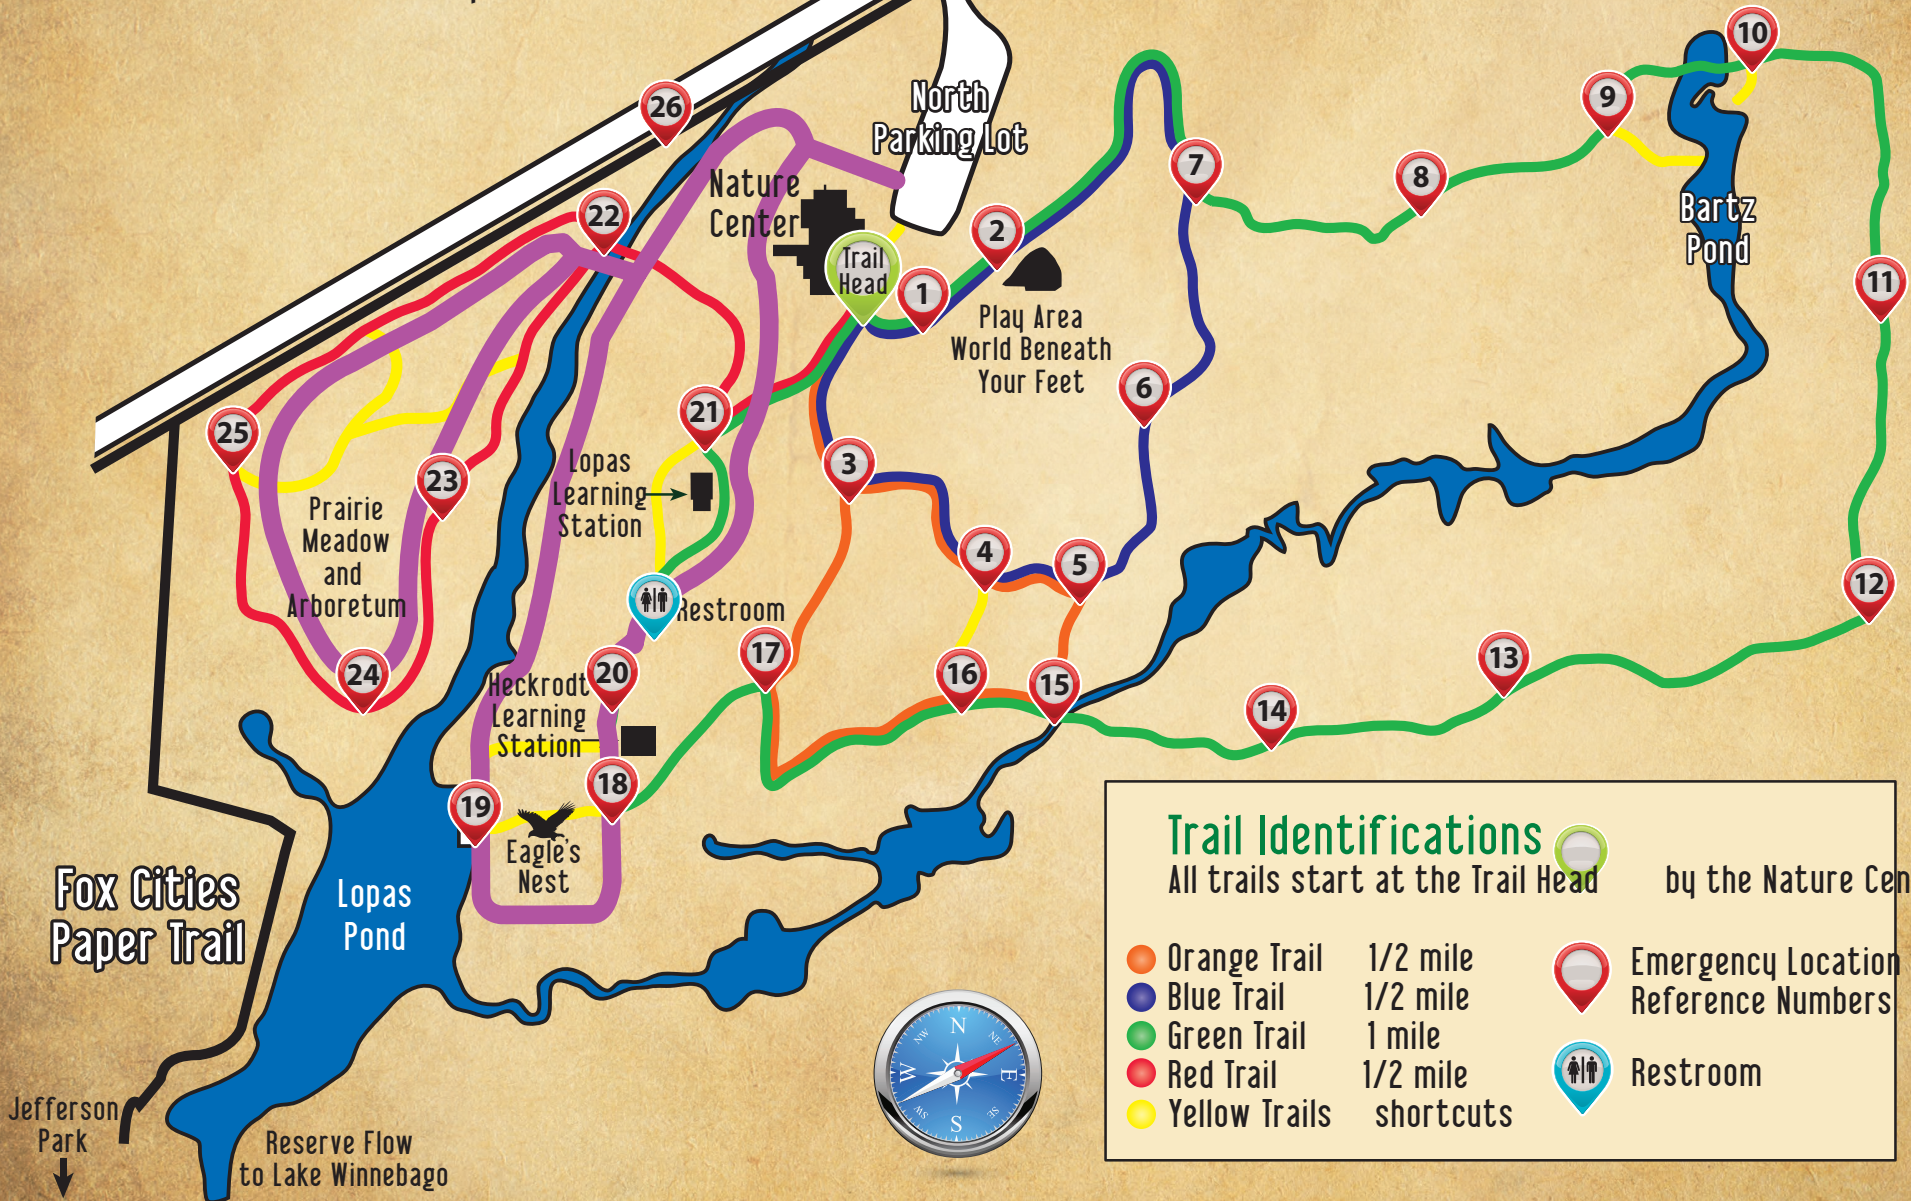

Snowshoe Trail

Snowshoe on snowshoe trail only.
 No snowshoes on boardwalk.
 No off trail snowshoeing permitted.
 Respect wildlife habitat.

Plank Road / Hwy 114

Brighton Beach Road

Trail Identifications

All trails start at the Trail Head by the Nature Center.

- | | | |
|---|-----------|--|
|  Orange Trail | 1/2 mile |  Emergency Location Reference Numbers |
|  Blue Trail | 1/2 mile |  Restroom |
|  Green Trail | 1 mile | |
|  Red Trail | 1/2 mile | |
|  Yellow Trails | shortcuts | |

Fox Cities Paper Trail

Jefferson Park

Reserve Flow to Lake Winnebago